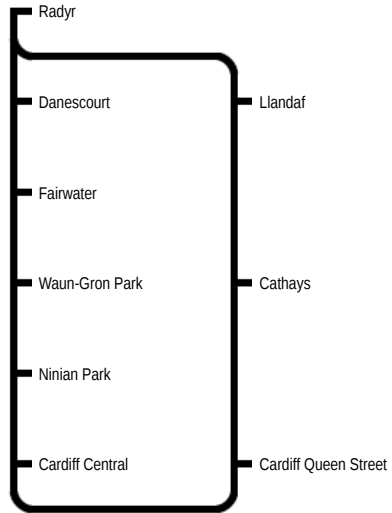

Table 162

Radyr - Cardiff

Valid from 06 October until 14 December 2024 - Last updated 06 October 2024

General Information

Welcome to Table 162

This timetable has been created by RailwayData.co.uk and contains details of services on the Radyr - Cardiff route, Valid from 06 October until 14 December 2024. It was last updated on the 06th of October 2024. In addition to timetables for other lines, including London Underground and light rail networks throughout the UK, our website contains line files, gradient profiles, station details, mileages, signalling and much more!